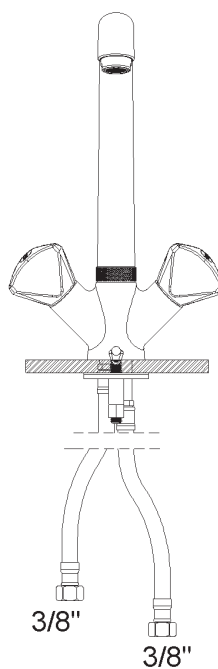

**PRODUCT TECHNICAL SHEET**

Collection :

TRIO

Ref. :

1001.--.22

Mélangeur cuisine monotrou, bec mobile 170mm

Eéngats keukenmengkraan, draaibare uitloop 170mm

Single hole kitchen mixer, swivel spout 170mm

**Picture**

**Product details**

Weight :

2,1 kg

Internal mechanism : 1/3 turn compression valve

**Technical drawing**

RN01/01/2012.V01