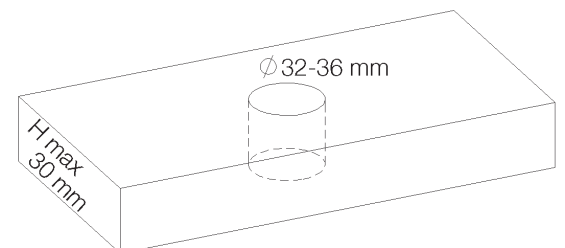

**Picture**

**Product details**

Weight :

2,1 kg

Internal mechanism : 1/3 turn compression valve

**Technical drawing**

RN01/01/2012.V01