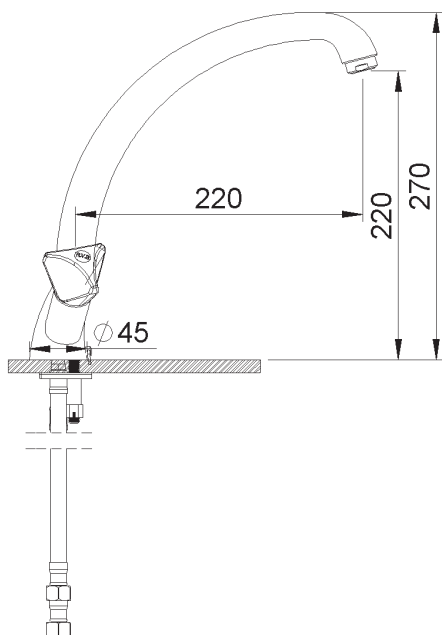

**PRODUCT TECHNICAL SHEET**

Collection :

TRIO

Ref. :

1001.--.22

Mélangeur cuisine monotrou, bec mobile 170mm

Eéngats keukenmengkraan, draaibare uitloop 170mm

Single hole kitchen mixer, swivel spout 170mm

**Picture**

**Product details**

Weight :

2,1 kg

Internal mechanism : 1/3 turn compression valve

**Technical drawing**

RN01/01/2012.V01